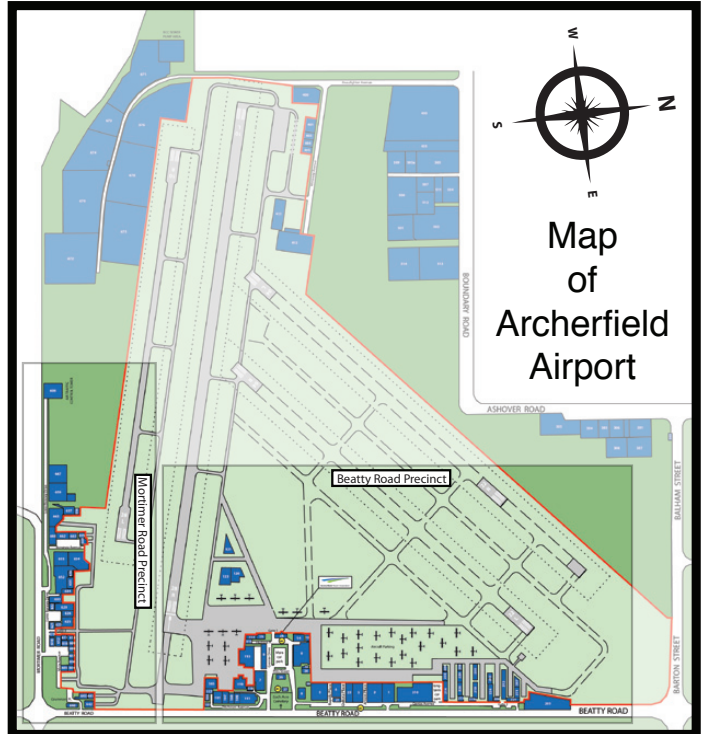

FOLD HERE

Archerfield Airport Business Directory

Archerfield
Brisbane's Metropolitan Airport

Archerfield Airport Corporation
Top Floor Terminal Building
(Building 28)
Grenier Drive

PO Box 747
Archerfield Qld 4108