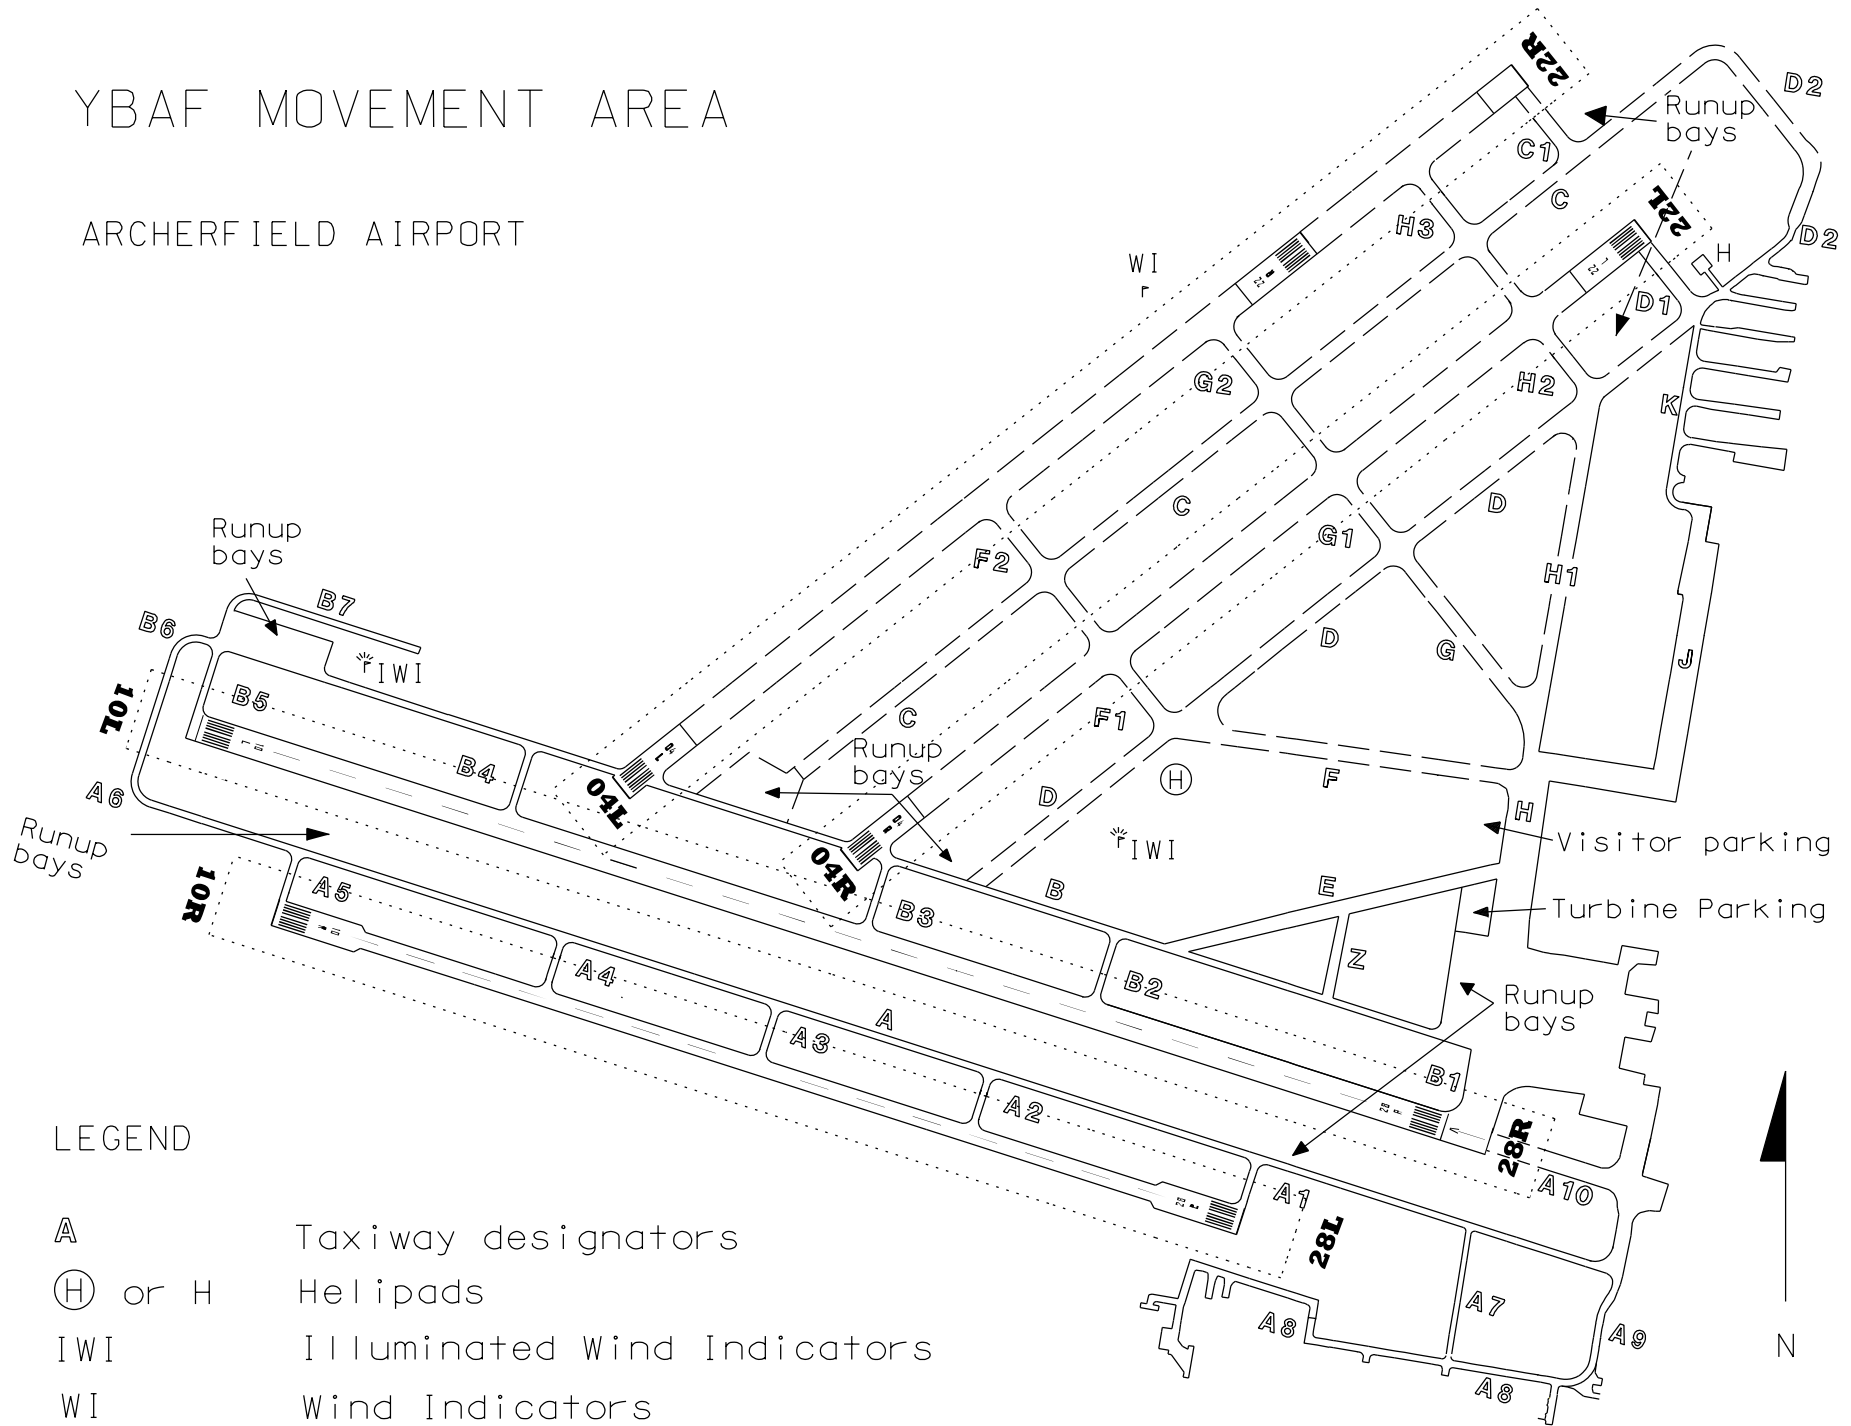

# YBAF MOVEMENT AREA

ARCHERFIELD AIRPORT

## LEGEND

- A Taxiway designators
- Ⓜ or H Helipads
- IWI Illuminated Wind Indicators
- WI Wind Indicators